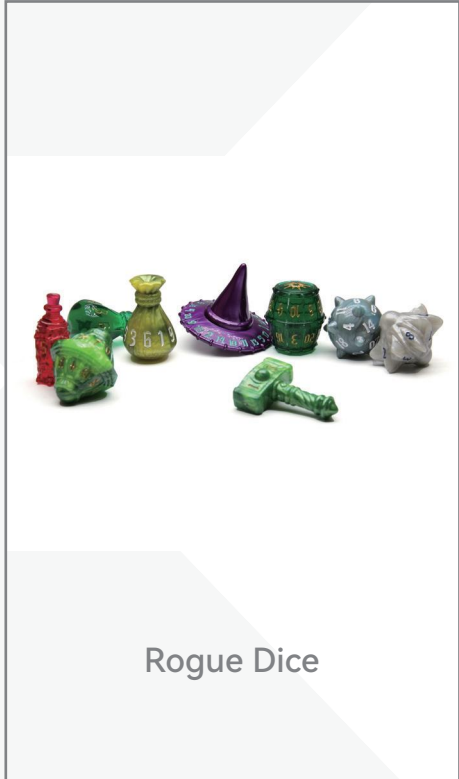

Metal Hollow

Stick Dice

Keychain Dice

Rogue Dice

LongPack Dice

Accessories

Explore the enchanting world of dice games with our exquisite range of accessories. Elevate your gameplay with stylish dice bags, practical trays, thrilling towers, versatile sets, convenient organizers and a variety of delicate dice accessories. Embrace the magic of dice accessories and enhance every moment of your gaming experience. Unleash the possibilities and embark on an extraordinary journey of fun and discovery.