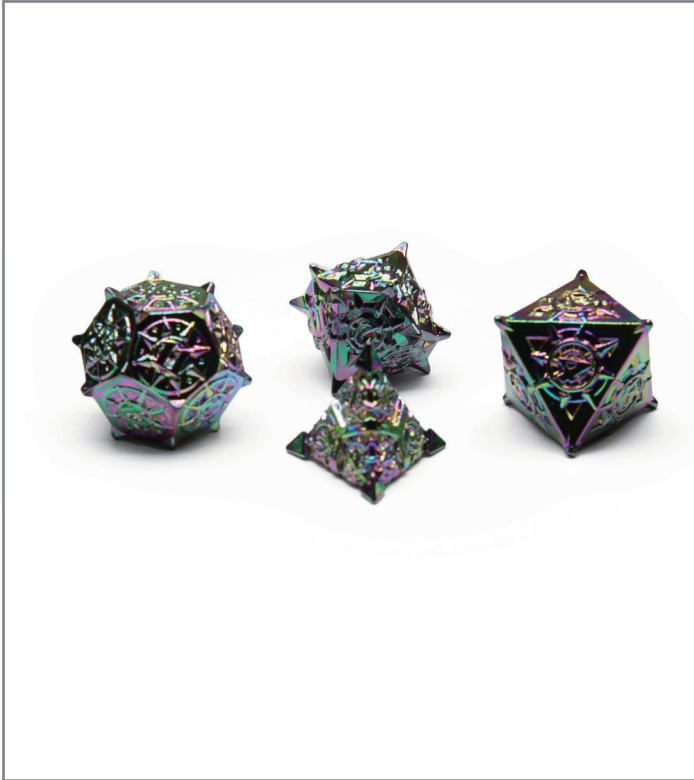

Starry

Floating veil

LongPack Dice

Material

Immerse yourself in the realm of dice craftsmanship as we delve into the wide range of materials used to create these tiny works of art. From classic and durable acrylic to luxurious metal and wood, each material offers a unique feel and aesthetic. Explore the different textures and weights, and find the perfect dice material that suits your style and enhances your gaming sessions.

Engraving

Printing

Stamping wood

LongPack Dice

Specialty

Unleash your imagination with a range of specialty dice designed to elevate your gaming experience. From the mesmerizing swirls of Cat's Eye dice to the captivating motion of Liquid-Filled dice, each type offers a unique twist to your rolls. Sharpen your gameplay with Pointed Corners dice or embrace unpredictability with Irregular Shape dice. The elegance of Metal Hollow dice and the sophistication of Metal Enamel dice add a touch of luxury to your gaming sessions. For on-the-go fun, Keychain Dice are compact and portable. Channel primal energy with Bone dice, carrying the essence of ancient rituals. Dive into the world of specialty dice and let their enchanting features bring your games to life with every roll.

Metal Hollow

Stick Dice

Keychain Dice

Rogue Dice

LongPack Dice

Accessories

Explore the enchanting world of dice games with our exquisite range of accessories. Elevate your gameplay with stylish dice bags, practical trays, thrilling towers, versatile sets, convenient organizers and a variety of delicate dice accessories. Embrace the magic of dice accessories and enhance every moment of your gaming experience. Unleash the possibilities and embark on an extraordinary journey of fun and discovery.