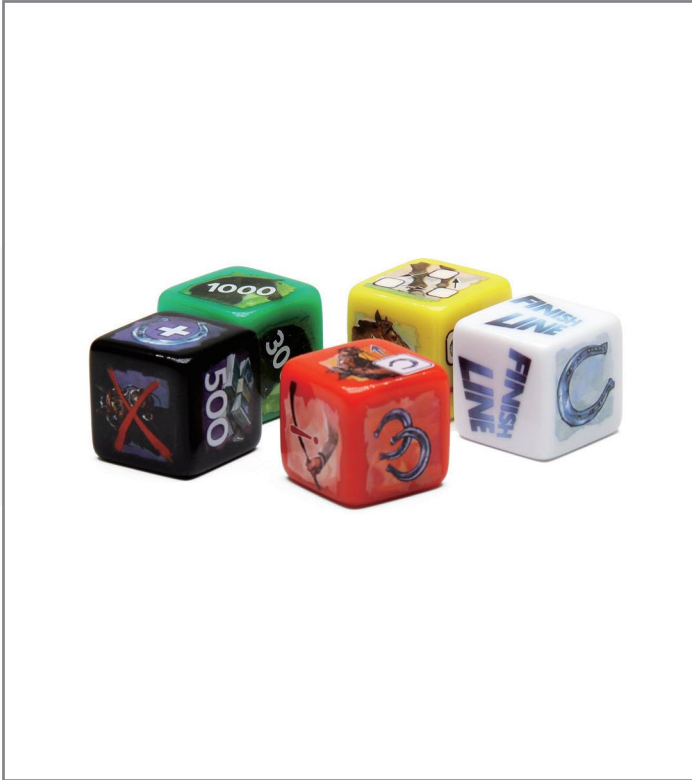

Starry

Floating veil

LongPack Dice

Material

Immerse yourself in the realm of dice craftsmanship as we delve into the wide range of materials used to create these tiny works of art. From classic and durable acrylic to luxurious metal and wood, each material offers a unique feel and aesthetic. Explore the different textures and weights, and find the perfect dice material that suits your style and enhances your gaming sessions.

Engraving

Printing

Stamping wood

LongPack Dice

Specialty

Unleash your imagination with a range of specialty dice designed to elevate your gaming experience. From the mesmerizing swirls of Cat's Eye dice to the captivating motion of Liquid-Filled dice, each type offers a unique twist to your rolls. Sharpen your gameplay with Pointed Corners dice or embrace unpredictability with Irregular Shape dice. The elegance of Metal Hollow dice and the sophistication of Metal Enamel dice add a touch of luxury to your gaming sessions. For on-the-go fun, Keychain Dice are compact and portable. Channel primal energy with Bone dice, carrying the essence of ancient rituals. Dive into the world of specialty dice and let their enchanting features bring your games to life with every roll.